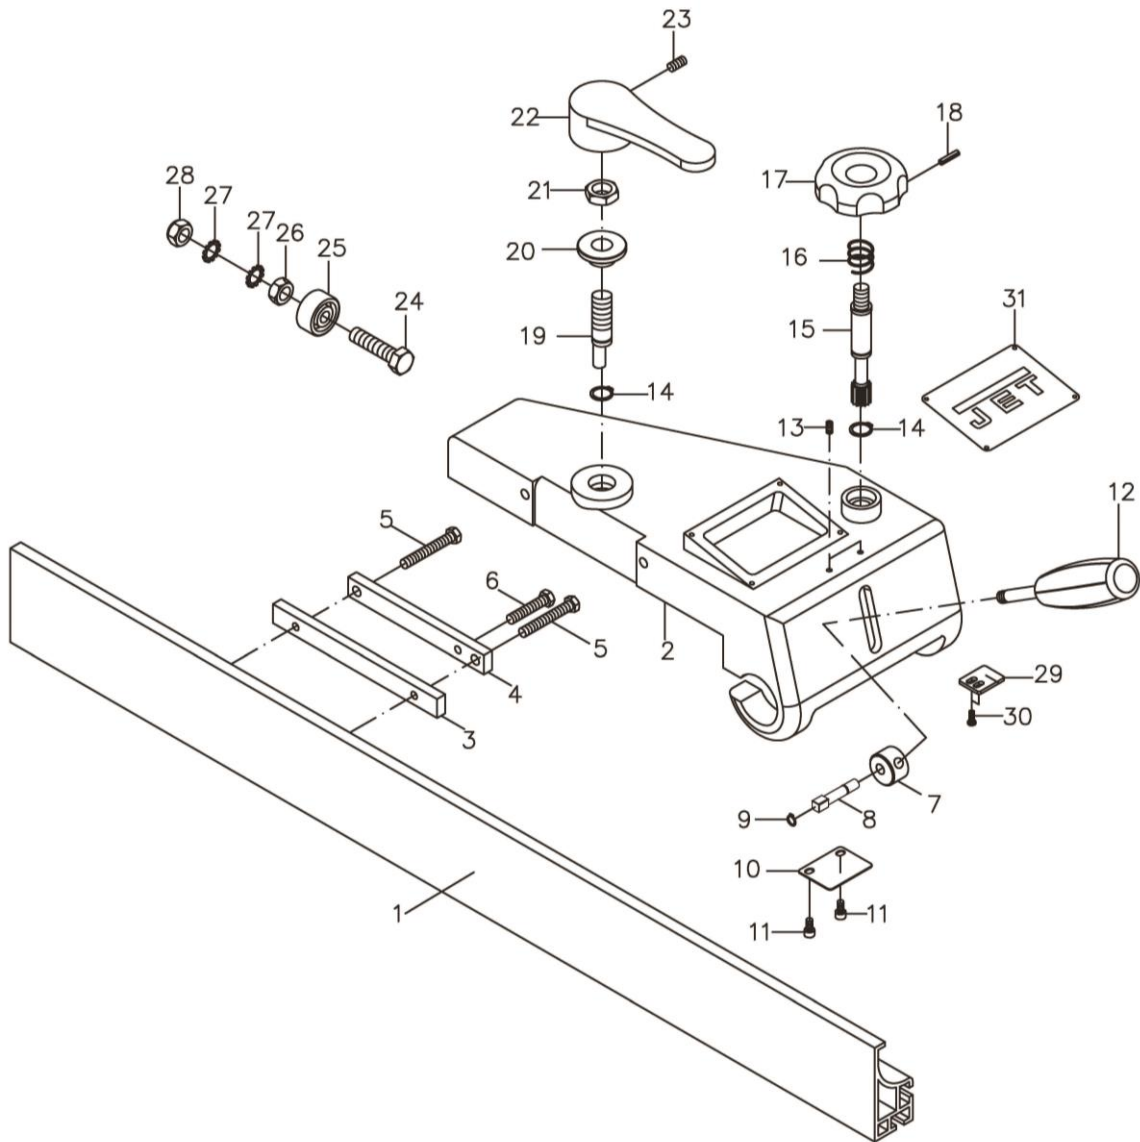

Sliding Table Assembly

Index No.	Part No.	Description	Size	Qty.
1	JTSS3200X-701	Sliding Table Assembly		1
2	JTSS3200X-702	Sliding Table Handle		1
3	JTSS3000X-703	Work Handle		1
4	TS-1504031	Socket Head Cap Screw	M8x16	2
5	JTSS3000-427	Adjustment Plate		3
6	JTSS3200X-706	Holding Bracket		3
7	TS-1523061	Set Screw	M6x20	3
8	JTSS3000-428	Hex Cap Bolt	M14x40	3
9	JTSS3000-429	Hex Cap Bolt	M14x30	3
10	TS-2310142	Hex Nut	M14	12
11	JTSS3200X-711	Flat Washer (serial #14080022 and higher)		3
12	TS-2361141	Lock Washer	M14	3
13	TS-2361061	Lock Washer	M6	4
14	TS-2246162	Socket Head Button Screw	M6x16	4
15	TS-1540031	Hex Nut	M5	2
16	TS-1522011	Set Screw	M5x6	2
17	JTSS3200X-717	Safety Guard		1
18	JTSS3200X-718	Machine Screw	M5x8	2
19	JTSS3000-411	Push Handle		1
20	JTSS3000-448	Plastic Washer		1
21	JTSS3200X-721	Push Board Block		2
22	JTSS3000-444	Stop Board		1
23	JTSS3000-443	Stop Board Block		1
24	JTSS3000-447	Socket Set Screw	M10x10	2
25	TS-1550071	Flat Washer	M10	2
26	TS-1491021	Hex Cap Bolt	M10X20	1
27	JTSS3000-449	Adjust Lever	M10x20	1
28	JTSS3000-410	Push Board Block		1
29	JTSS3000-442	Push Bushing		1
30	JTSS3200X-730	Push Board Arbor		1
31	JTSS3000-438	Push Board		1
32	JTSS3000-446	Knob	M8x20	1
33	JTSS3000-441	Push Plate		1
34	JTSS3000-440	Push Plate Arbor		1
35	JTSS3000-436	Push Board Spring		1
36	JTSS3000-437	Ring	S14	1
37	JTSS3000-434	Cam		1
38	JTSS3000-433	Handle		1
39	JTSS3000-432	Ball Handle		1
40	JTSS3000-435	Spring Pin	ø5x30	1
	JTSS3000-571	Workpiece Hold-down Assembly (#28-#40)		1
	10000047XT-BG	Sliding Table Complete (Item 1-40)		1

Parts List For The JTSS-3200X Panel Saw Rip Fence Assembly