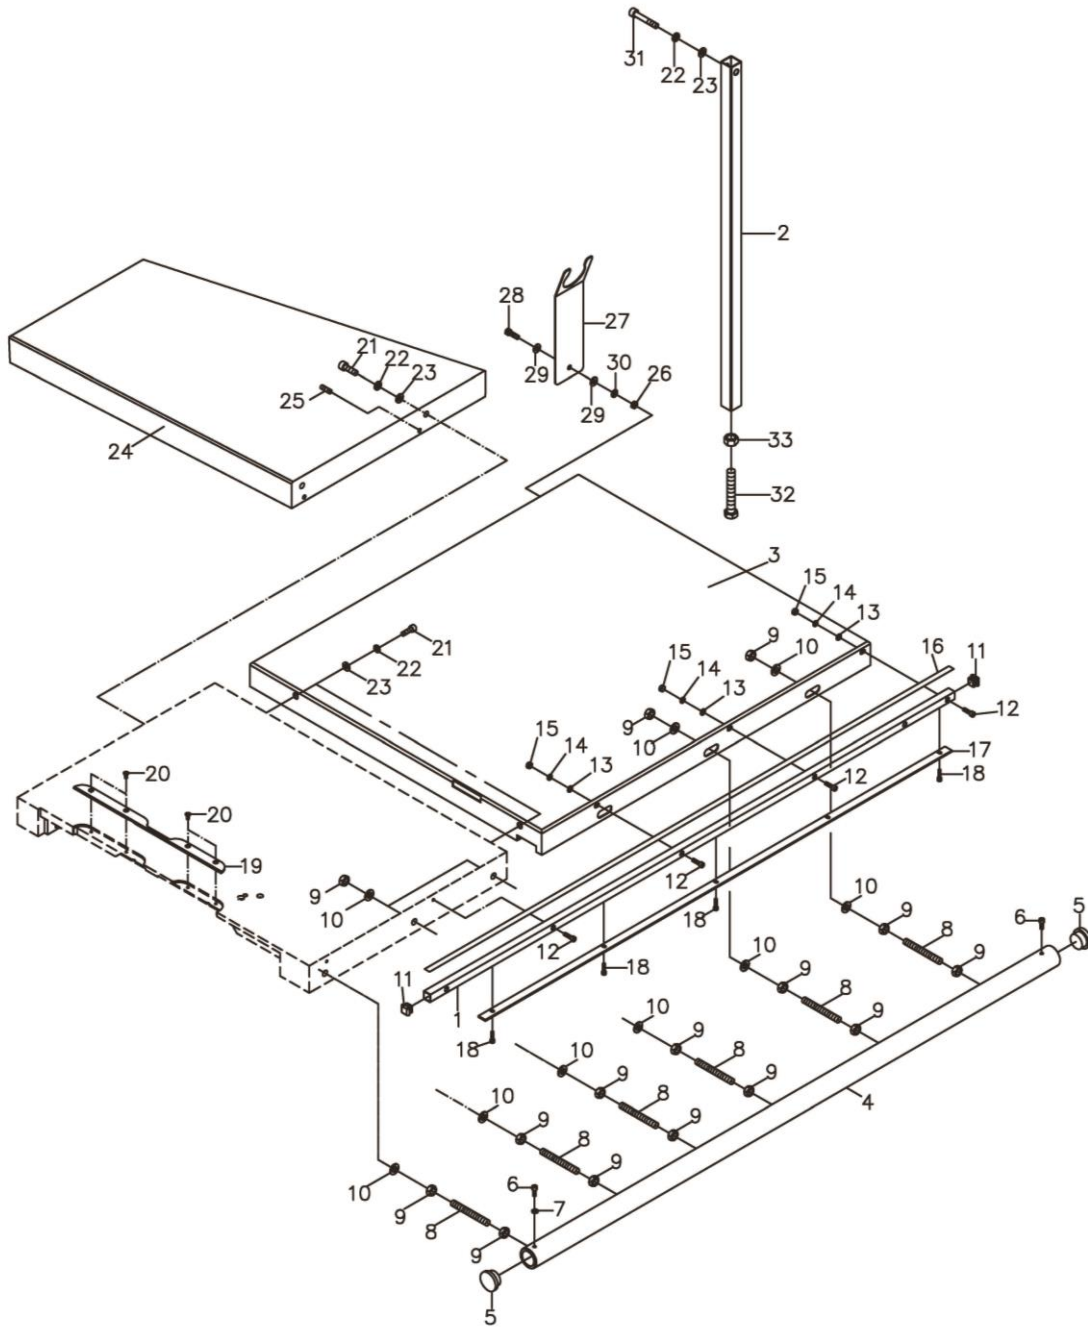

Parts List For The JTSS-3200X Panel Saw Table Extension Assembly

Table Extension Assembly

Index No.	Part No.	Description	Size	Qty.
1.....	JTSS3000-547	Gear Base		1
2.....	JTSS3200X-202	Extension Table Support		1
3.....	JTSS3000-544	Extension Table		1
4.....	JTSS3000-530	Rail		1
5.....	JTSS1500-137	Rubber Plug		2
6.....	TS-1503031	Socket Head Cap Screw	M6x12	2
7.....	JTSS1500-142	Eccentric Washer		1
8.....	JTSS1500-127	Screw	M12x100	6
9.....	TS-2311121	Hex Nut	M12	18
10.....	TS-2360121	Flat Washer	M12	12
11.....	JTSS1500-115	Gear Base Cover		2
12.....	TS-1503051	Socket Head Cap Screw	M6x20	8
13.....	TS-1550041	Flat Washer	M6	10
14.....	TS-2361061	Lock Washer	M6	10
15.....	TS-1540041	Hex Nut	M6	5
16.....	JTSS3000-539	Scale		1
17.....	JTSS3000-537	Gear Strip		1
18.....	TS-1502011	Socket Head Cap Screw	M5x8	5
19.....	JTSS3200X-219	Table Insert		1
20.....	JTSS1500-134	Flat Head Screw	M5x10	4
21.....	TS-1505031	Socket Head Cap Screw	M10x25	4
22.....	TS-2361101	Lock Washer	M10	5
23.....	TS-1550071	Flat Washer	M10	5
24.....	JTSS1500	Extension Table		1
25.....	TS-1524061	Socket Set Screw	M8x25	2
26.....	TS-1541031	Nylon Nut	M8	1
27.....	JTSS1500-110	Hose Support		1
28.....	TS-1504051	Socket Head Cap Screw	M8x25	1
29.....	TS-1550061	Flat Washer	M8	2
30.....	TS-2361081	Lock Washer	M8	1
31.....	TS-1491101	Hex Cap Bolt	M10x60	1
32.....	JTSS3200X-232	Adjustment level		1
33.....	TS-0570031	Hex Nut	3/8"	1