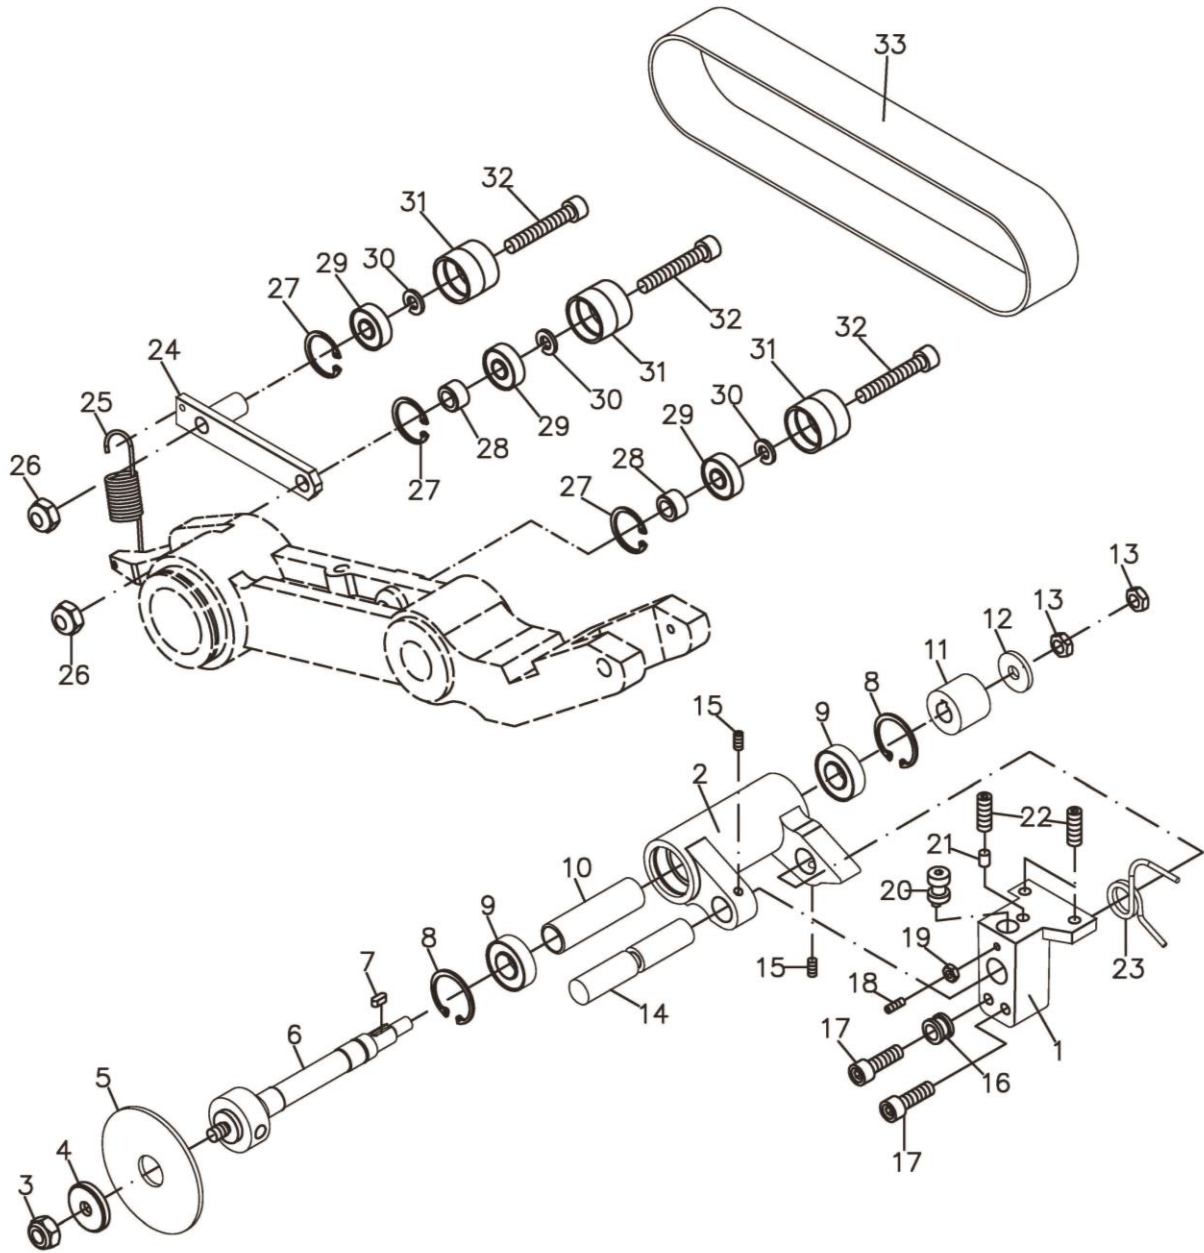

Parts List For The JTSS-3200X Panel Saw Scoring Assembly