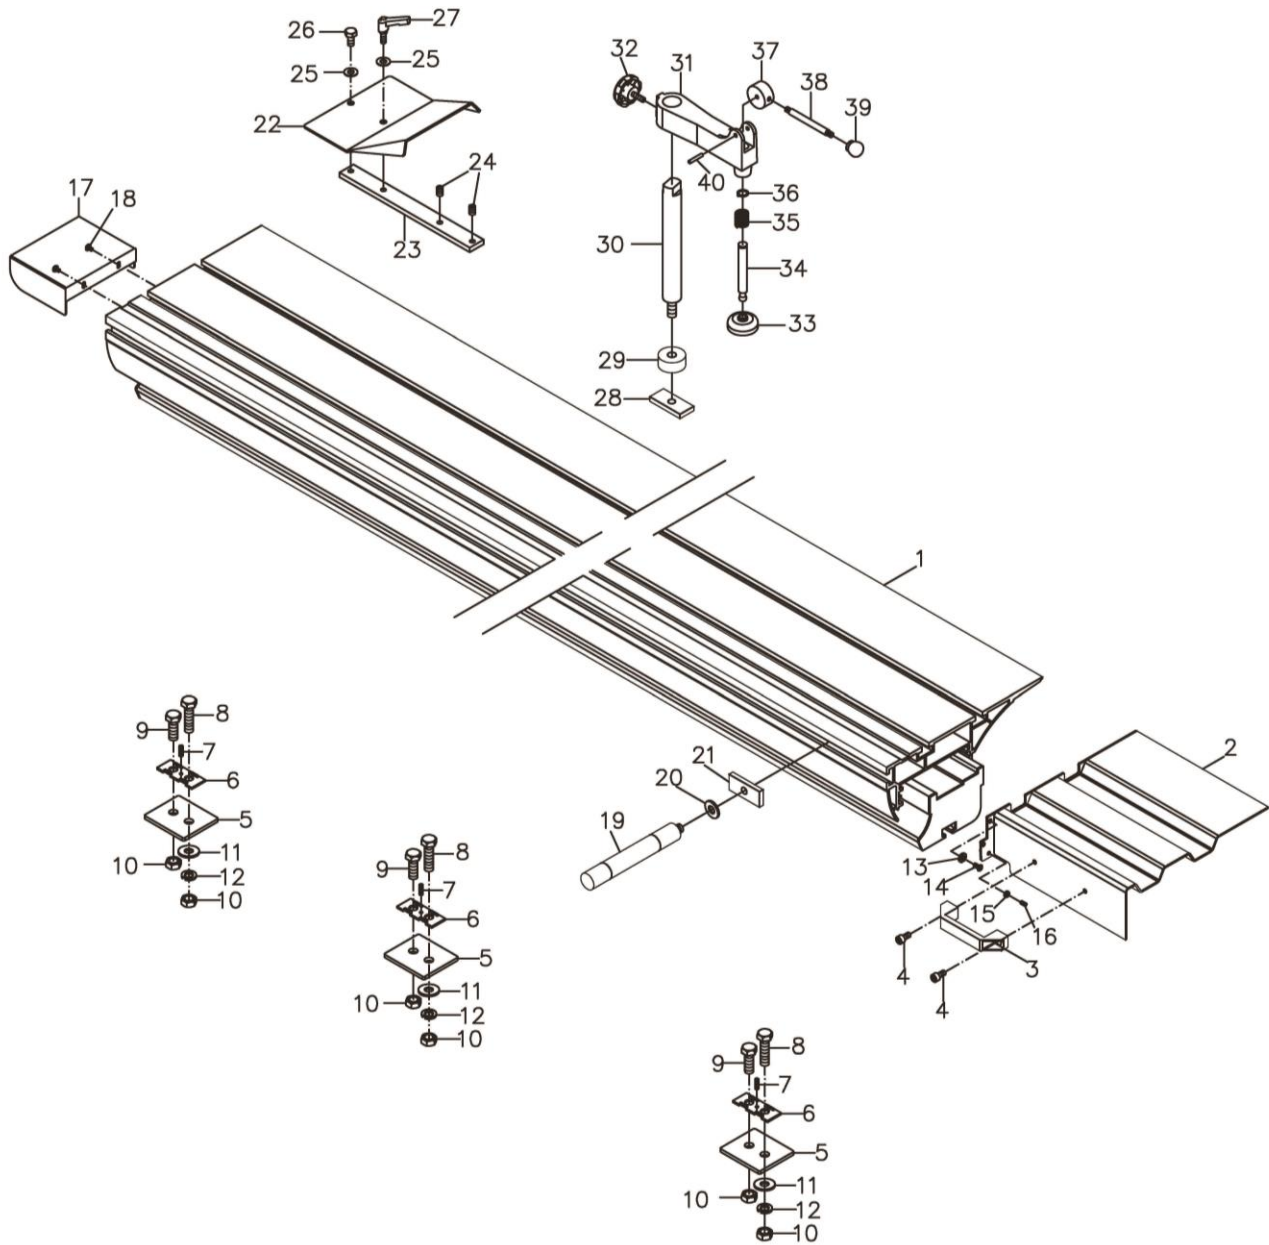

Parts List For The JTSS-3200X Panel Saw Sliding Table Assembly

Sliding Table Assembly

Index No.	Part No.	Description	Size	Qty.
1	JTSS3200X-701	Sliding Table Assembly		1
2	JTSS3200X-702	Sliding Table Handle		1
3	JTSS3000X-703	Work Handle		1
4	TS-1504031	Socket Head Cap Screw	M8x16	2
5	JTSS3000-427	Adjustment Plate		3
6	JTSS3200X-706	Holding Bracket		3
7	TS-1523061	Set Screw	M6x20	3
8	JTSS3000-428	Hex Cap Bolt	M14x40	3
9	JTSS3000-429	Hex Cap Bolt	M14x30	3
10	TS-2310142	Hex Nut	M14	12
11	JTSS3200X-711	Flat Washer (serial #14080022 and higher)		3
12	TS-2361141	Lock Washer	M14	3
13	TS-2361061	Lock Washer	M6	4
14	TS-2246162	Socket Head Button Screw	M6x16	4
15	TS-1540031	Hex Nut	M5	2
16	TS-1522011	Set Screw	M5x6	2
17	JTSS3200X-717	Safety Guard		1
18	JTSS3200X-718	Machine Screw	M5x8	2
19	JTSS3000-411	Push Handle		1
20	JTSS3000-448	Plastic Washer		1
21	JTSS3200X-721	Push Board Block		2
22	JTSS3000-444	Stop Board		1
23	JTSS3000-443	Stop Board Block		1
24	JTSS3000-447	Socket Set Screw	M10x10	2
25	TS-1550071	Flat Washer	M10	2
26	TS-1491021	Hex Cap Bolt	M10X20	1
27	JTSS3000-449	Adjust Lever	M10x20	1
28	JTSS3000-410	Push Board Block		1
29	JTSS3000-442	Push Bushing		1
30	JTSS3200X-730	Push Board Arbor		1
31	JTSS3000-438	Push Board		1
32	JTSS3000-446	Knob	M8x20	1
33	JTSS3000-441	Push Plate		1
34	JTSS3000-440	Push Plate Arbor		1
35	JTSS3000-436	Push Board Spring		1
36	JTSS3000-437	Ring	S14	1
37	JTSS3000-434	Cam		1
38	JTSS3000-433	Handle		1
39	JTSS3000-432	Ball Handle		1
40	JTSS3000-435	Spring Pin	ø5x30	1
	JTSS3000-571	Workpiece Hold-down Assembly (#28-#40)		1
	10000047XT-BG	Sliding Table Complete (Item 1-40)		1