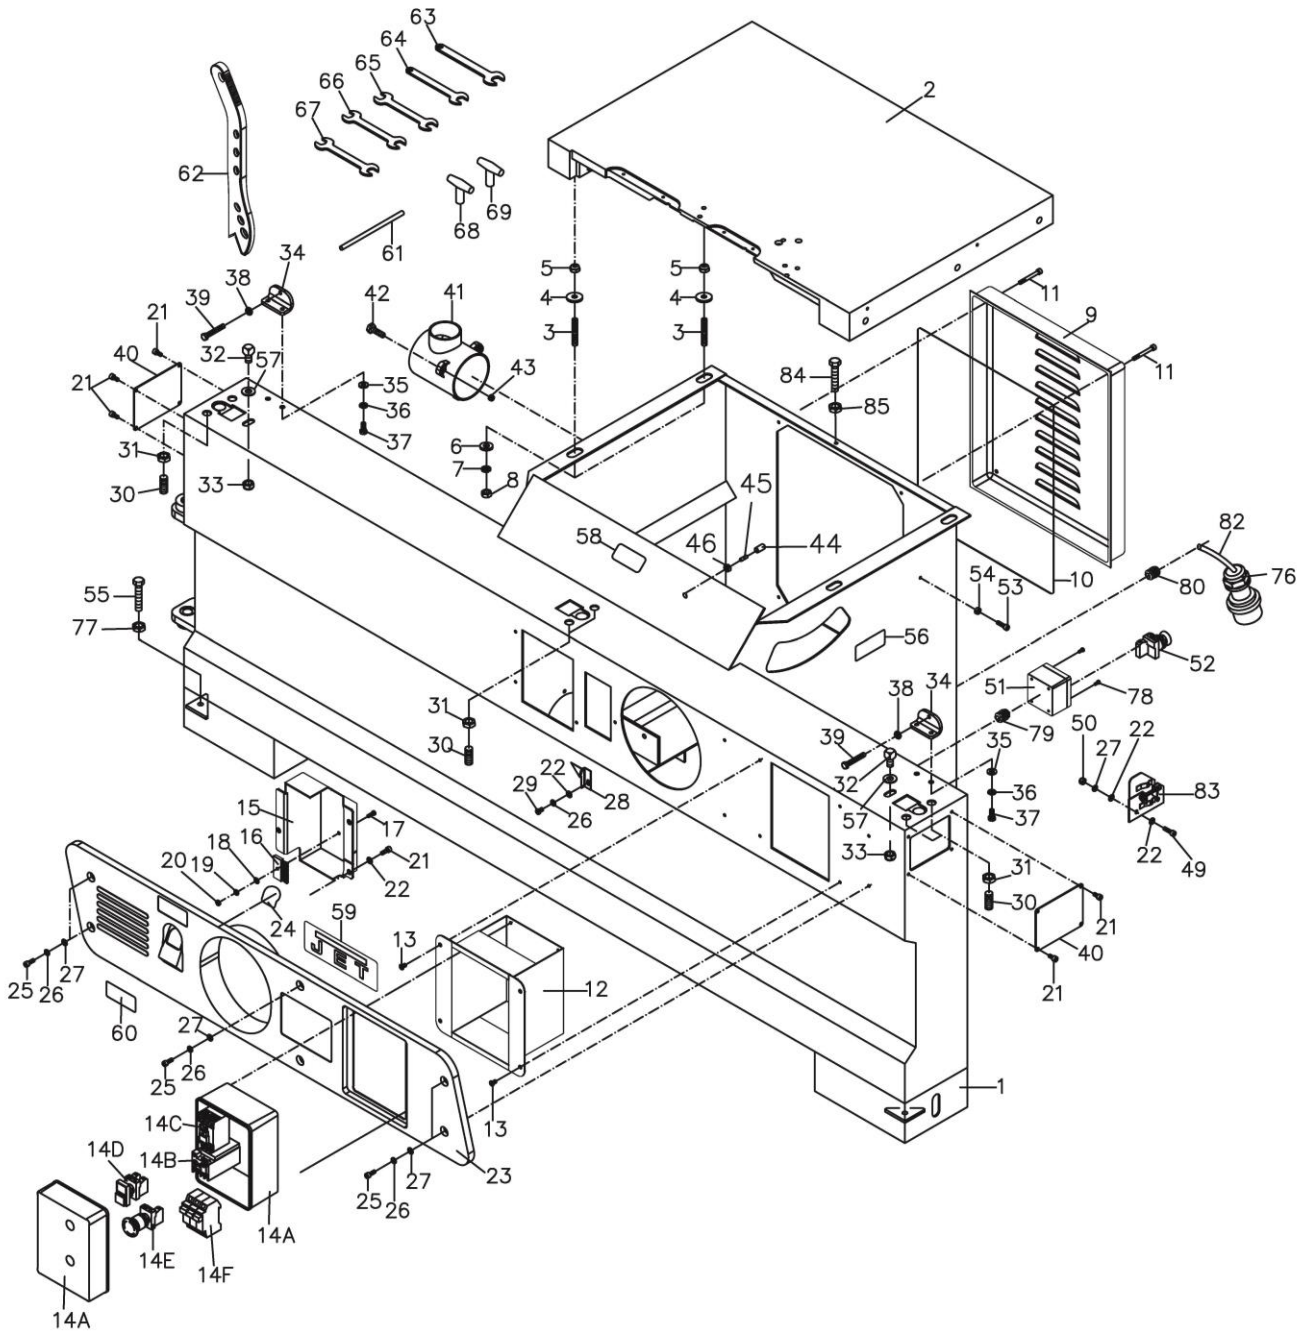

Fax +41 44 806 47 58

www.jettools.com

P-10000047XT

2014-07

Cabinet and Table assembly Parts List for The JTSS-3200X Panel Saw

Table and Cabinet Assembly

Index No.	Part No.	Description	Size	Qty.
1	JTSS3200X-101A	Cabinet (serial #14090038 and higher)		1
2	JTSS3200X-102A	Main Table (serial #14090038 and higher)		1
3	JTSS3200X-103A	Set Screw (serial #14090038 and higher)	M12x70	4
4	TS-2360121	Flat Washer (serial #14090038 and higher)	M12	4
5	TS-2342121	Nylon Nut (serial #14090038 and higher)	M12	4
6	JTSS3200X-106	Flat Washer (serial #14080022 and higher)		4
7	TS-2361121	Lock Washer (serial #14090038 and higher)	M12	4
8	TS-2342121	Nylon Nut (serial #14090038 and higher)	M12	4
9	JTSS3000-115	Motor Cover		1
10	JTSS3200X-110	Foam Strip		1
11	TS-1503131	Socket Head Cap Screw	M6x60	4
12	JTSS3200X-112	Switch Box		1
13	TS-2246102	Socket Head Button Screw	M6x10	4
14	JTSS3200X-114AE	Magnetic Switch Assembly (item 14 - 14G)	5.5Hp, 400V, 3Ph	1
14A	JTSS3200X-114A	Control Box		1
14B	JTSS3200X-114ORAE	Overload Relay	5.5Hp, 400V, 3Ph	1
14C	JTSS3200X-114CSAE	Contact Switch	400V, 3Ph	1
14D	JTSS3200X-114D	ON / OFF Switch with LED light		1
14E	JTSS3200X-114E	Emergency Switch		1
14F	JTSS3200X-114F	Fuse Seat Assembly		1
14G	JTSS3200X-114G	Fuse (not Shown)	12A	3
14H	JTSS3200X-114H	LED Light (not Shown)		1
15	JTSS3000-131	Scale Dust Cover		1
16	JTSS3200-166	Brush		1
17	TS-1533062	Pan Head Screw	M5x20	1
18	TS-1550031	Flat Washer	M5	1
19	TS-2361051	Lock Washer	M5	1
20	TS-1540031	Hex Nut	M5	1
21	TS-2246122	Socket Hand Button Screw	M6x12	11
22	TS-1550041	Flat Washer	M6	8
23	JTSS3200X-123	Cover		1
24	JTSS3000-111	Scale Plate		1
25	TS-1503041	Socket Head Cap Screw	M6x14	6
26	TS-2361061	Lock Washer	M6	7
27	TS-1550041	Flat Washer	M6	8
28	JTSS3000-134	Pointer		1
29	TS-1534032	Pan Head Screw	M6x10	1
30	JTSS3000-121N	Socket Set Screw	M14x35	6
31	JTSS3000-122	Hex Nut	M14	6
32	JTSS3000-123	Positioning Screw		2
33	TS-2342121	Nylon Nut	M12	2
34	JTSS3200X-134	Stop Bracket		2
35	TS-0680032	Flat Washer	M8	4
36	TS-0720081	Lock Washer	M8	4
37	TS-1490021	Hex Cap Bolt	M8x16	4
38	TS-2311081	Hex Nut	M8	2