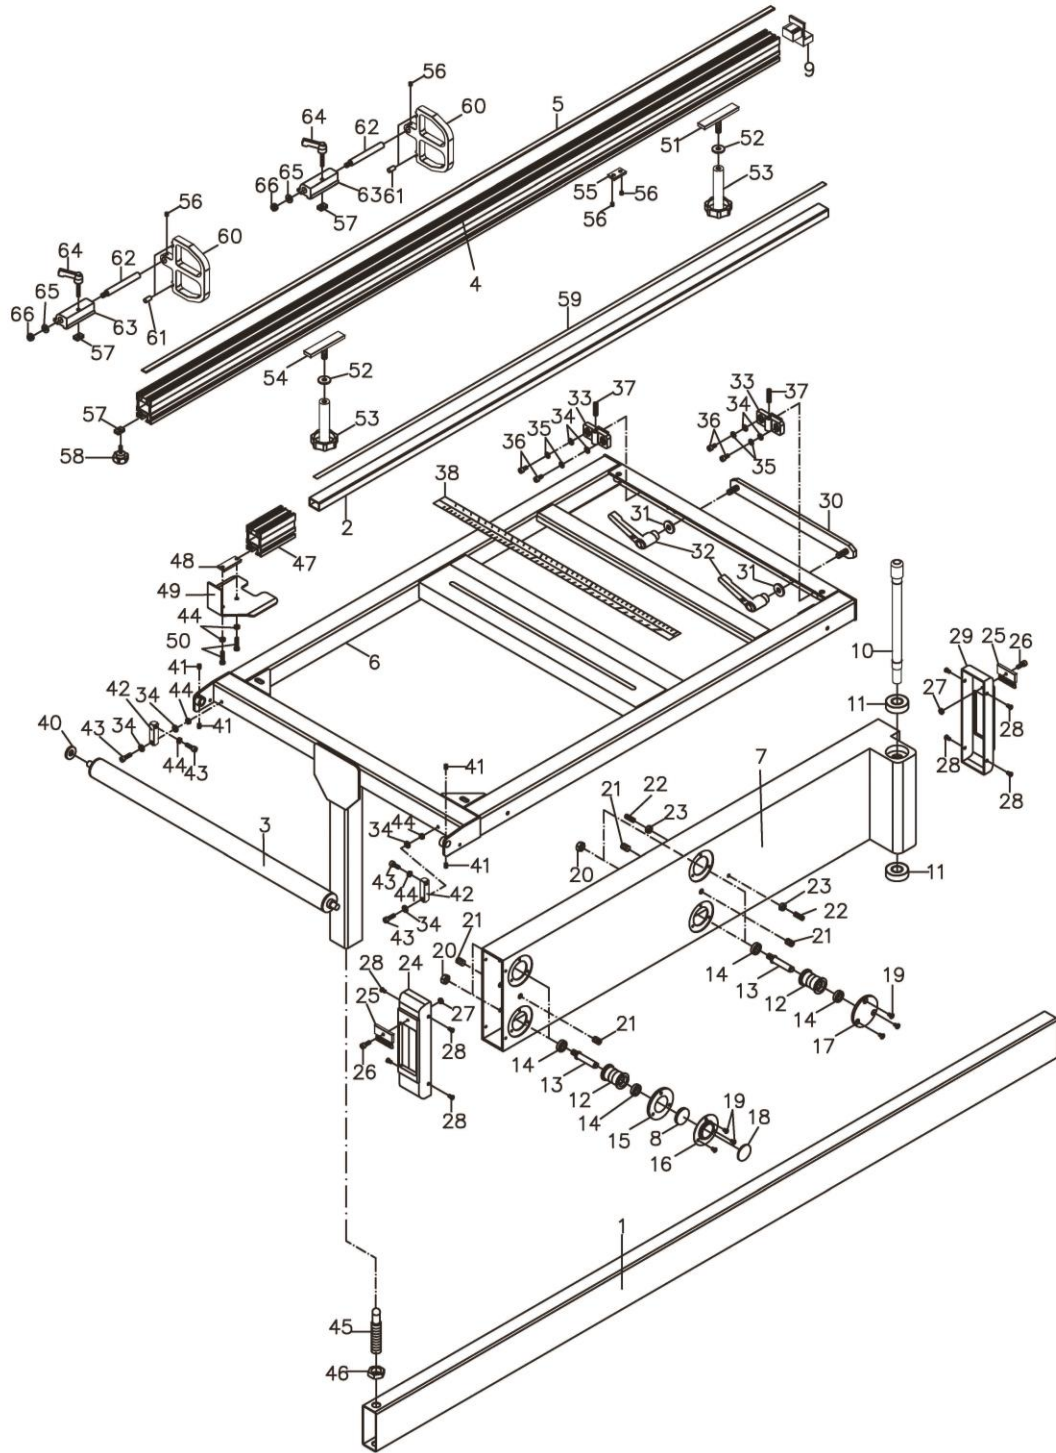

Parts List For The JTSS-3200 Panel Saw Cross Cut Table Assembly