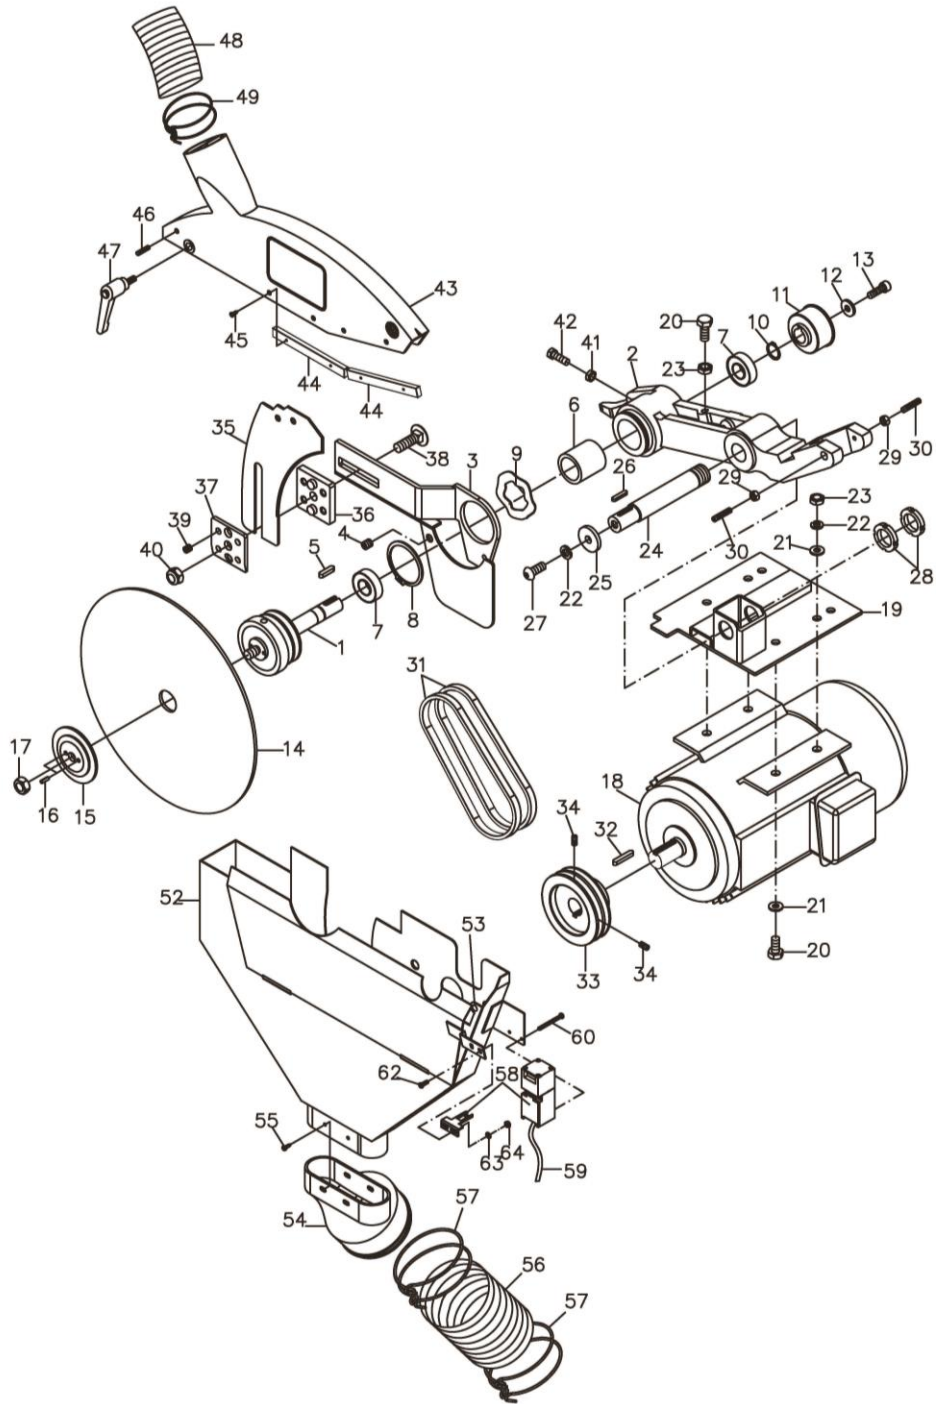

Parts List For The JTSS-3200X Panel Saw Motor and Blade Guard Assembly

Motor and Blade Guard Assembly

Index No.	Part No.	Description	Size	Qty.
1	JTSS1500-633	Blade Arbor		1
2	JTSS3200X-602	Rotate Part		1
3	JTSS1500-620	Knife Base		1
4	JTSS3200X-604	Nylon Screw	M12-1.75x12	1
5	JTSS1500-322	Key	6x6x20	1
6	JTSS3200X-606	Spacer		1
7	VV-6004ZZ	Ball Bearing	6004VV	2
8	JTSS3200X-608	S-Ring	S60	1
9	JTSS3200X-609	Wave Washer		1
10	JTSS3200X-610	S-Ring	S20	1
11	JTSS1500-321	Pulley		1
12	TS-1550061	Flat Washer	M8	1
13	TS-1504041	Socket Head Cap Screw	M8x25	1
14	JTSS1500-634	Blade		1
15	JTSS1500-636	Flange		1
16	JTSS1500-635	Spring Pin	φ 4x12	2
17	JTSS1500-637	Hex Nut	M12x1.75P(LT)	1
18	JTSS3200X-618AE	Motor	5.5Hp, 3Ph, 400V	1
	JTSS3200X-MBA	Motor Break Assembly (not shown)		1
	JTSS3200X-BRMB	Bridge Rectifier for Motor Break (not shown)		1
19	JTSS1500-614	Motor Plate		1
20	TS-1491041	Hex Cap Bolt	M10x30	5
21	TS-1550071	Flat Washer	M10	8
22	TS-2361101	Lock Washer	M10	5
23	TS-1540071	Hex Nut	M10	5
24	JTSS3200X-624	Shaft		1
25	TS-1550071	Flat Washer	M10	1
26	JTSS3200X-626	Key	5x5x25	1
27	TS-2249252	Socket Head Button Screw	M10x25	1
28	JTSS1500-613	Bearing Nut	M25-1.5P	2
29	TS-1540041	Hex Nut	M6	2
30	JTSS3200X-630	Set Screw	M6x30	2
31	JTSS1500-622	Belt	3VX-265	2
32	JTSS1500-603	Key	6x6x30	1
33	JTSS1500-604	Pulley		1
34	TS-2276081	Socket Set Screw With Nylon	M6x8	4
35	JTSS3200X-635	Riving Knife		1
36	JTSS1500-629	Riving Knife Cover		1
37	JTSS1500-630	Cover Fix Block		1
38	JTSS1500-619	Carriage Bolt	M12x35	1
39	TS-1524011	Socket Set Screw	M8x8	4
40	JTSS1500-632	Lock Nut	M12	1
41	TS-2311081	Hex Nut	M8	1
42	TS-1524061	Set Screw	M8x25	1
	JTSS3200X-BGA	Blade Guard Assembly (Item 43 - 46)		1
43	JTSS3200X-643	Saw Blade Guard		1
44	JTSS3200X-644	Board		4
45	JTSS3200X-645	Screw	M3x10	8