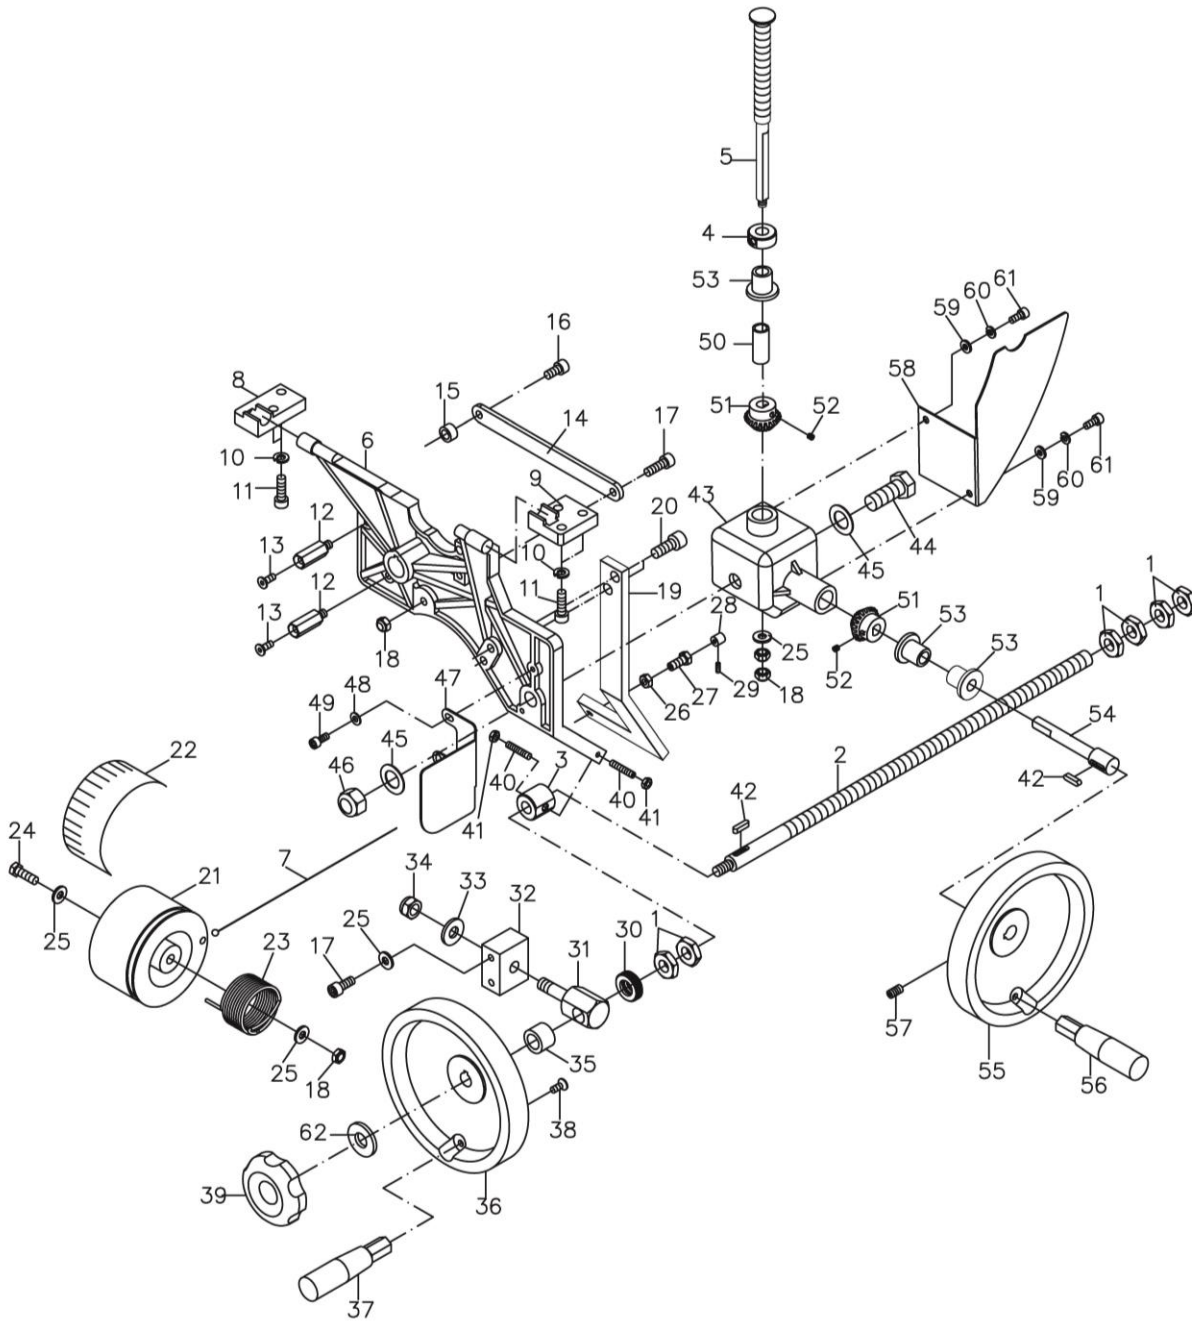

Parts List For The JTSS-3200X Panel Saw Turning Assembly

Turning Assembly

Index No.	Part No.	Description	Size	Qty.
1	JTSS3200X-401	Hex Nut		6
2	JTSS3200X-402	Lead Screw		1
3	JTSS3200X-403	Square Nut		1
4	JTSS3200X-404	Square Nut		1
5	JTSS3200X-405	Worm		1
6	JTSS3200X-406	Turning		1
7	JTSS1500-443	Steel Rope		1
8	JTSS3200X-408	Rotate Part Fix		1
9	JTSS3200X-409	Rotate Part Fix		1
10	TS-2361081	Lock Washer	M8	5
11	TS-1504041	Socket Head Cap Screw	M8x20	5
12	JTSS3200X-412	Cover Sport		3
13	TS-1515011	Socket Head Flat Screw	M8x15	3
14	JTSS1500-426	Crank		1
15	JTSS1500-427	Pulley Pad		
16	TS-1504031	Socket Head Cap Screw	M8x16	1
17	TS-1504061	Socket Head Cap Screw	M8x30	3
18	TS-1540061	Hex Nut	M8	4
19	JTSS1500-430	Gather Shaft		1
20	TS-1505031	Socket Head Cap Screw	M10x25	2
21	JTSS1500-448	Steel Rope Wheel		1
22	JTSS3200X-422	Scale Label		1
23	JTSS1500-447	Spring		1
24	JTSS1500-449	Hex Cap Bolt	M8x75	1
25	TS-1550061	Flat Washer	M8	4
26	TS-2311081	Hex Nut	M8	1
27	JTSS1500-429	Gather Bolt		1
28	JTSS1500-442	Steel Rope Jacket		1
29	TS-1501031	Socket Set Screw	M4x10	1
30	JTSS3200X-430	Thrust Bearing		1
31	JTSS3200X-431	Fix Arbor		1
32	JTSS1500-451	Fix Arbor Nut		1
33	TS-2360121	Flat Washer	M12	1
34	TS-2342121	Lock Nut	M12	3
35	JTSS3200X-435	Bushing		1
36	JTSS3200X-436	Hand Wheel		1
37	JTSS3200X-437	Handle (Includes #38)		1
38	TS-1514011	Socket Head Flat Screw	M6x12	1
39	JTSS1500-401	Knob Nut	M10x1.5	1
40	JTSS3200X-440	Set Screw	M6x30	2
41	TS-1541021	Hex Nut	M6	2
42	JTSS3200X-442	Key	5x5x20	2
43	JTSS1500-416	Gear Box		1
44	JTSS1500-417	Hex Cap Bolt	M16x2.0Px40	1
45	JTSS3200X-445	Fiber Washer		2
46	JTSS1500-423	Lock Nut	M16	1
47	JTSS1500-439	Cover		1